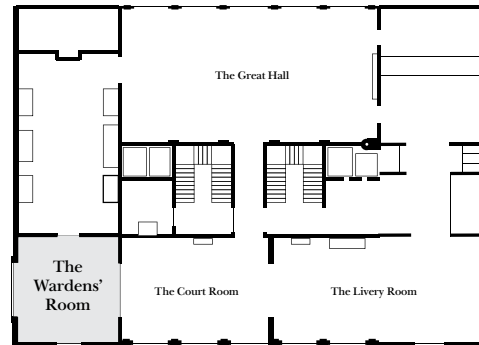

THE WORSHIPFUL COMPANY OF SADDLERS

The Wardens' Room

Seating

For a meeting: up to 8

Size: 5m x 5.5m

Rectangle (seats 8)