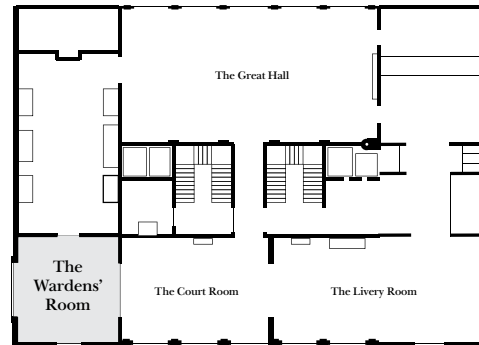

### The Wardens' Room

#### Seating

For a meeting: up to 8

Size: 5m x 5.5m

### Rectangle (seats 8)