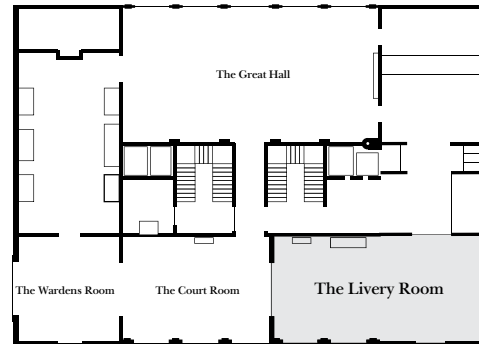

THE WORSHIPFUL COMPANY OF SADDLERS

The Livery Room

Seating

For a lunch or dinner: up to 43

For a reception: up to 80

When combined with the Court Room: up to 150

Size: 12m x 5.5m

Rectangle (seats 36)

Top Table & 4 Sprigs (seats 43)

Theatre Style (seats 60)