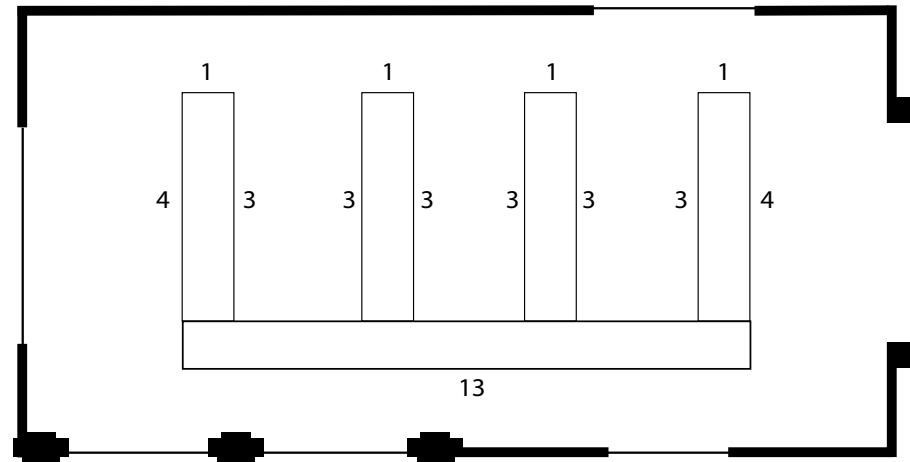

THE WORSHIPFUL COMPANY OF SADDLERS

The Livery Room

Seating

For a lunch or dinner: up to 43

For a reception: up to 80

When combined with the Court Room: up to 150

Size: 12m x 5.5m

Rectangle (seats 36)

Top Table & 4 Sprigs (seats 43)

Theatre Style (seats 60)