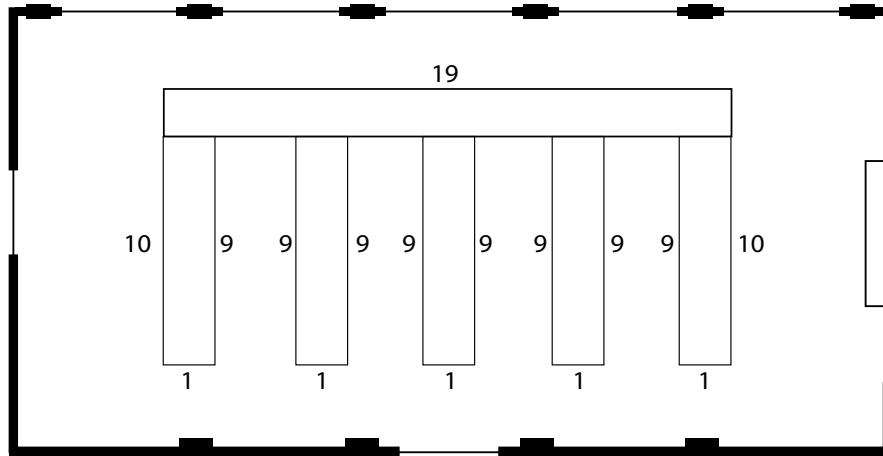

THE WORSHIPFUL COMPANY OF SADDLERS

The Great Hall

Seating

For a lunch or dinner: up to 139

Receptions: up to 250

AGMs: up to 150

Size: 17m x 9m

Top Table & 3 Sprigs (seats 79)

Top Table & 4 Sprigs (seats 93)

Top Table & 5 Sprigs (seats 116)

Top Table & 6 Sprigs (seats 139)

Square Horseshoe (seats 96)

Square Horseshoe with sprig (seats 129)

Round Tables (seats 110/117)

13 Tables of 9 = 117 / 11 tables of 10 = 110

Mixed Tables (seats 138)

Small Tables (seats 96)