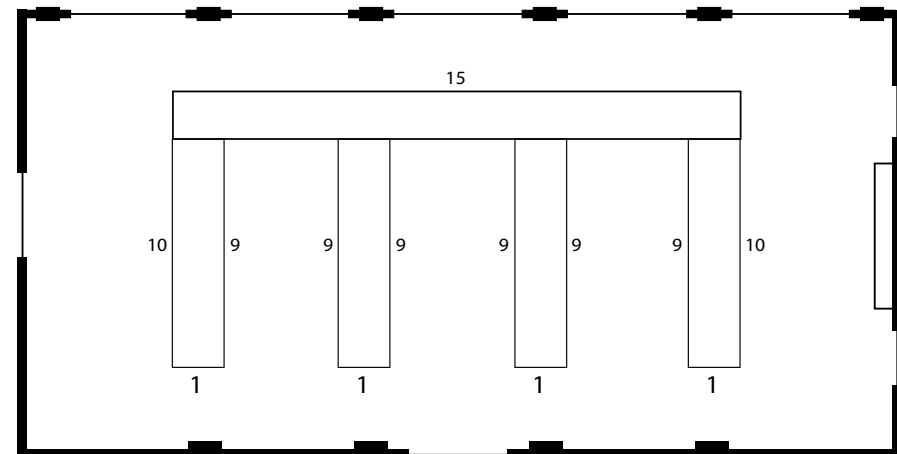

THE WORSHIPFUL COMPANY OF SADDLERS

The Great Hall

Seating

For a lunch or dinner: up to 139

Receptions: up to 250

AGMs: up to 150

Size: 17m x 9m

Top Table & 3 Sprigs (seats 79)

Top Table & 4 Sprigs (seats 93)

Top Table & 5 Sprigs (seats 116)

Top Table & 6 Sprigs (seats 139)

Square Horseshoe (seats 96)

Square Horseshoe with sprig (seats 129)

Round Tables (seats 110/117)

13 Tables of 9 = 117 / 11 tables of 10 = 110

Mixed Tables (seats 138)

Small Tables (seats 96)