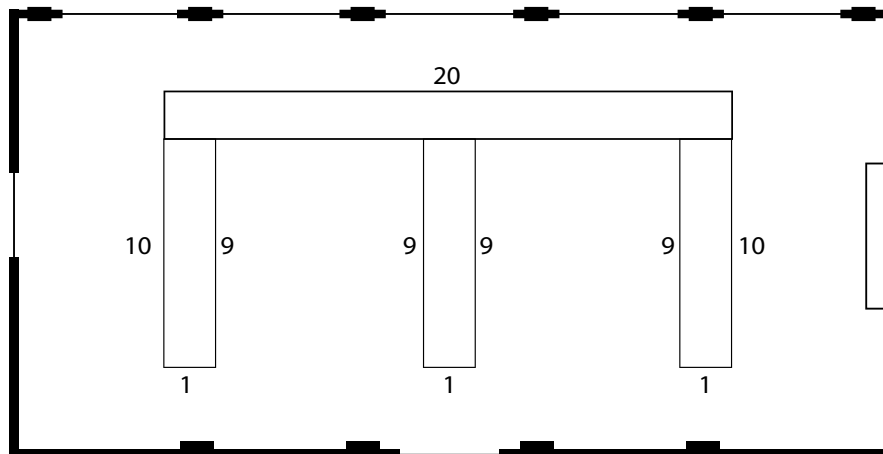

THE WORSHIPFUL COMPANY OF SADDLERS

The Great Hall

Seating

For a lunch or dinner: up to 139

Receptions: up to 250

AGMs: up to 150

Size: 17m x 9m

Top Table & 3 Sprigs (seats 79)

Top Table & 4 Sprigs (seats 93)

Top Table & 5 Sprigs (seats 116)

Top Table & 6 Sprigs (seats 139)

Square Horseshoe (seats 96)

Square Horseshoe with sprig (seats 129)

Round Tables (seats 110/117)

13 Tables of 9 = 117 / 11 tables of 10 = 110

Mixed Tables (seats 138)

Small Tables (seats 96)