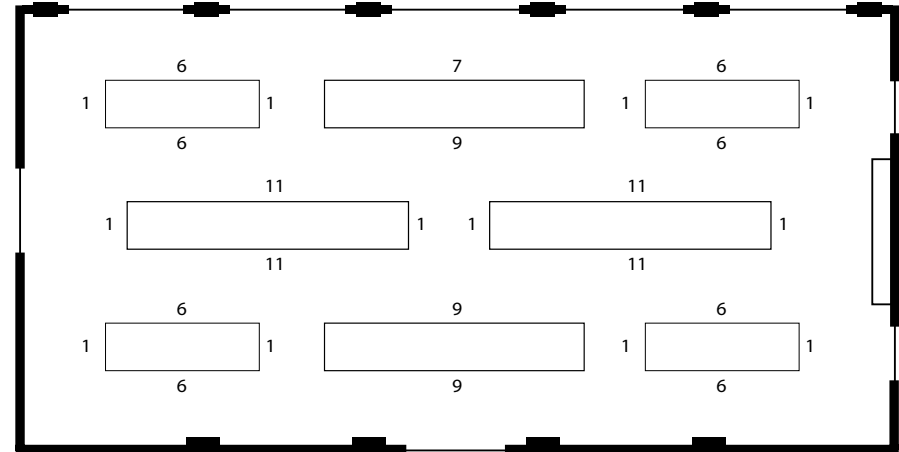

THE WORSHIPFUL COMPANY OF SADDLERS

The Great Hall

Seating

For a lunch or dinner: up to 139

Receptions: up to 250

AGMs: up to 150

Size: 17m x 9m

Top Table & 3 Sprigs (seats 79)

Top Table & 4 Sprigs (seats 93)

Top Table & 5 Sprigs (seats 116)

Top Table & 6 Sprigs (seats 139)

Square Horseshoe (seats 96)

Square Horseshoe with sprig (seats 129)

Round Tables (seats 110/117)

13 Tables of 9 = 117 / 11 tables of 10 = 110

Mixed Tables (seats 138)

Small Tables (seats 96)