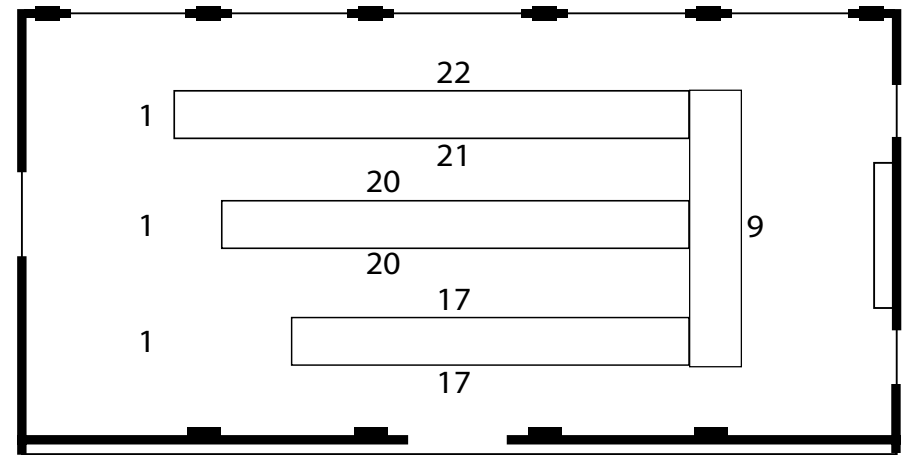

THE WORSHIPFUL COMPANY OF SADDLERS

The Great Hall

Seating

For a lunch or dinner: up to 139

Receptions: up to 250

AGMs: up to 150

Size: 17m x 9m

Top Table & 3 Sprigs (seats 79)

Top Table & 4 Sprigs (seats 93)

Top Table & 5 Sprigs (seats 116)

Top Table & 6 Sprigs (seats 139)

Square Horseshoe (seats 96)

Square Horseshoe with sprig (seats 129)

Round Tables (seats 110/117)

13 Tables of 9 = 117 / 11 tables of 10 = 110

Mixed Tables (seats 138)

Small Tables (seats 96)