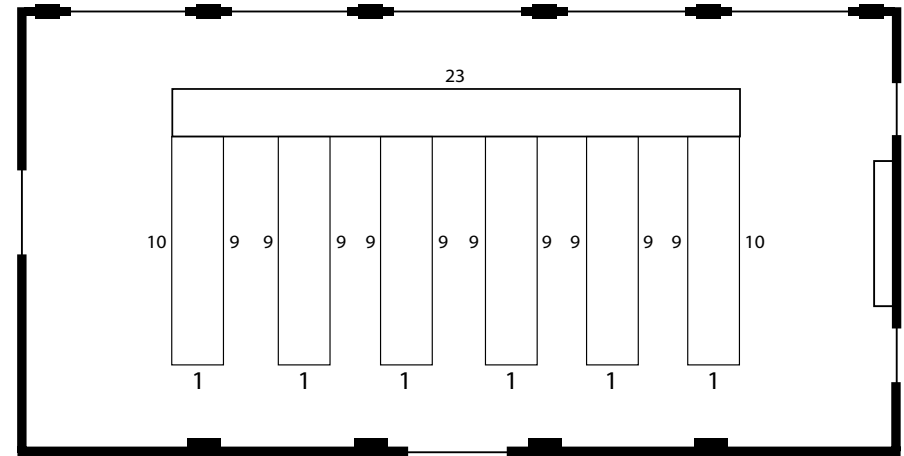

THE WORSHIPFUL COMPANY OF SADDLERS

The Great Hall

Seating

For a lunch or dinner: up to 139

Receptions: up to 250

AGMs: up to 150

Size: 17m x 9m

Top Table & 3 Sprigs (seats 79)

Top Table & 4 Sprigs (seats 93)

Top Table & 5 Sprigs (seats 116)

Top Table & 6 Sprigs (seats 139)

Square Horseshoe (seats 96)

Square Horseshoe with sprig (seats 129)

Round Tables (seats 110/117)

13 Tables of 9 = 117 / 11 tables of 10 = 110

Mixed Tables (seats 138)

Small Tables (seats 96)