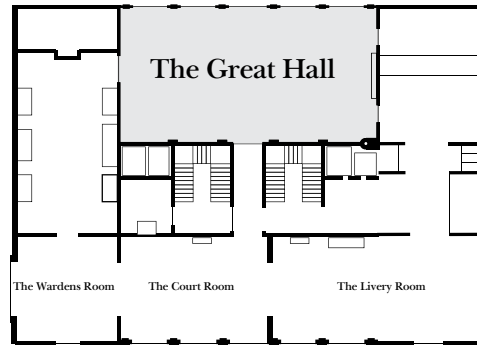

THE WORSHIPFUL COMPANY OF SADDLERS

The Great Hall

Seating

For a lunch or dinner: up to 139

Receptions: up to 250

AGMs: up to 150

Size: 17m x 9m

Top Table & 3 Sprigs (seats 79)

Top Table & 4 Sprigs (seats 93)

Top Table & 5 Sprigs (seats 116)

Top Table & 6 Sprigs (seats 139)

Square Horseshoe (seats 96)

Square Horseshoe with sprig (seats 129)

Round Tables (seats 110/117)

13 Tables of 9 = 117 / 11 tables of 10 = 110

Mixed Tables (seats 138)

Small Tables (seats 96)