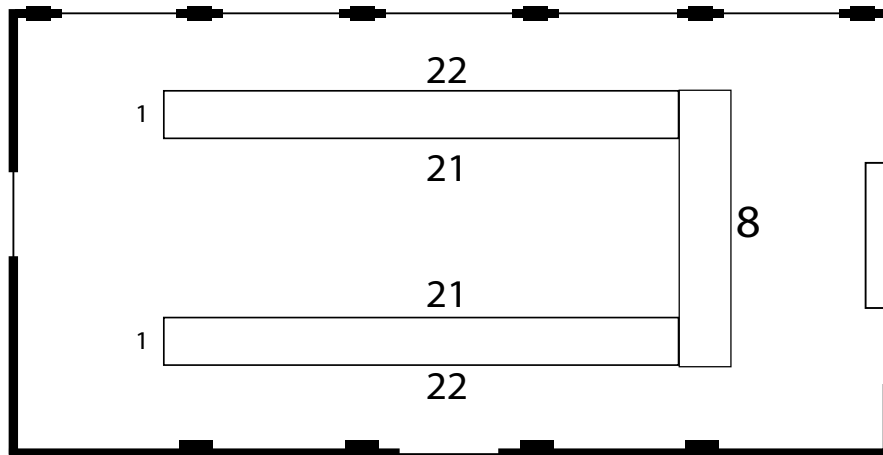

THE WORSHIPFUL COMPANY OF SADDLERS

The Great Hall

Seating

For a lunch or dinner: up to 139

Receptions: up to 250

AGMs: up to 150

Size: 17m x 9m

Top Table & 3 Sprigs (seats 79)

Top Table & 4 Sprigs (seats 93)

Top Table & 5 Sprigs (seats 116)

Top Table & 6 Sprigs (seats 139)

Square Horseshoe (seats 96)

Square Horseshoe with sprig (seats 129)

Round Tables (seats 110/117)

13 Tables of 9 = 117 / 11 tables of 10 = 110

Mixed Tables (seats 138)

Small Tables (seats 96)