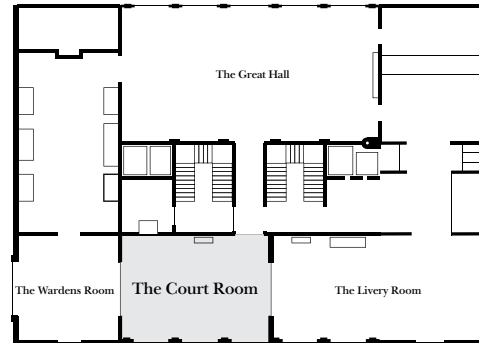

### The Court Room

#### Seating

For a meeting: up to 28

For a reception: up to 60

If combined with the Wardens Room: 80

If combined with the Livery Room: up to 150

Size: 10m x 5.5m

### Rectangle (seats up to 28)